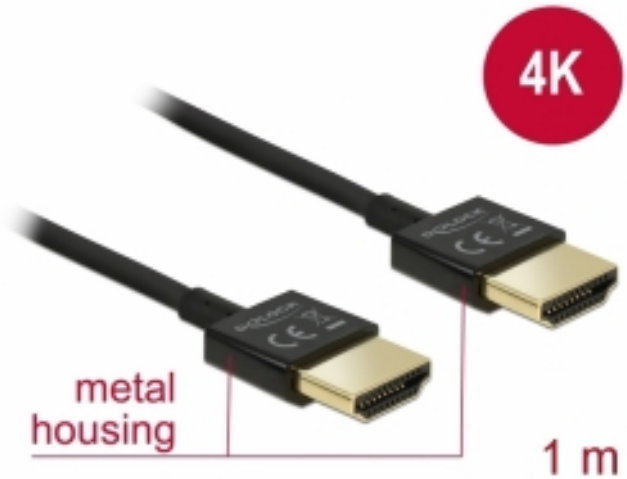

Delock Cable High Speed HDMI with Ethernet - HDMI-A male > HDMI-A male 3D 4K 1 m Slim High Quality

Description

This High Quality High Speed HDMI with Ethernet cable by Delock stands out due to its slim diameter and its short connectors. The triple shielded cable combines fast data transfer as well as audio- / video- and Ethernet connection. Due to the support of a maximum bandwidth of 18 Gb/s, 4K content (maximum frame rate 60 Hz), 3D content in 4K resolution (maximum frame rate 24 Hz) and content in 21:9 cinema aspect ratio can now be displayed. The cable allows the simultaneous transmission of two video channels to display video streams for two users on one screen, as well as the simultaneous transmission of up to four audio channels. The quality of audio transmissions is significantly improved by the sampling rate of up to 1536 kHz.