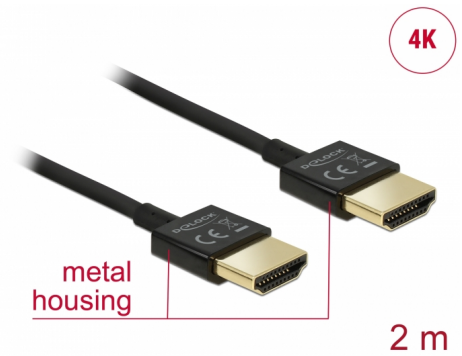

Delock Cable High Speed HDMI with Ethernet - HDMI-A male > HDMI-A male 3D 4K 2 m Slim High Quality

Description

This High Quality High Speed HDMI with Ethernet cable by Delock stands out due to its slim diameter and its short connectors. The triple shielded cable combines fast data transfer as well as audio- / video- and Ethernet connection. Due to the support of a maximum bandwidth of 18 Gb/s, 4K content (maximum frame rate 60 Hz), 3D content in 4K resolution (maximum frame rate 24 Hz) and content in 21:9 cinema aspect ratio can now be displayed. The cable allows the simultaneous transmission of two video channels to display video streams for two users on one screen, as well as the simultaneous transmission of up to four audio channels. The quality of audio transmissions is significantly improved by the sampling rate of up to 1536 kHz.

Item no. 84773

EAN: 4043619847730

Country of origin: China

Package: Zip poly bag

Special features

- Extra short connectors with full metal shielding
- Especially slim cable diameter

Specification

- Connector:
 - High Speed HDMI-A 19 pin male >
 - High Speed HDMI-A 19 pin male
- High Speed HDMI with Ethernet (HEC) specification
- Cable gauge: 36 AWG
- Cable diameter: ca. 3.2 mm
- Twisted-pair cabling
- Copper conductor
- Gold-plated connector
- Triple shielded cable
- Metal housing
- Transfer of audio and video signals

Technical characteristics

Data transfer rate:	up to 18 Gb/s
Maximum screen resolution:	3D: 3840 x 2160 @ 30 Hz 3840 x 2160 @ 60 Hz
Maximum refresh rate:	120 Hz

Physical characteristics

Cable diameter:	3.2 mm
Connector finishing:	gold-plated
Pin finishing:	gold-plated
Conductor material:	copper
Conductor gauge:	36 AWG
Shielding:	triple
Length:	2 m
Colour:	black