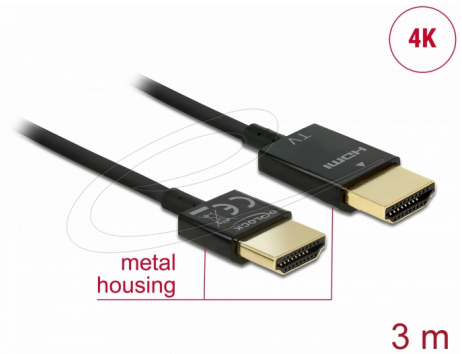

Delock Cable High Speed HDMI with Ethernet - HDMI-A male > HDMI-A male 3D 4K 3 m Active Slim High Quality

Description

This High Quality High Speed HDMI with Ethernet cable by Delock stands out due to its slim diameter and its short connectors. The triple shielded cable combines fast data transfer as well as audio- / video- and Ethernet connection. Due to the support of a maximum bandwidth of 18 Gb/s, 4K content (maximum frame rate 60 Hz), 3D content in 4K resolution (maximum frame rate 24 Hz) and content in 21:9 cinema aspect ratio can now be displayed. The cable allows the simultaneous transmission of two video channels to display video streams for two users on one screen, as well as the simultaneous transmission of up to four audio channels. The quality of audio transmissions is significantly improved by the sampling rate of up to 1536 kHz.

Item no. 84774

EAN: 4043619847747

Country of origin: China

Package: Zip poly bag

Special features

- Extra short connectors with full metal shielding
- Especially slim cable diameter

Technical details

- Connector:
 - High Speed HDMI-A 19 pin male >
 - High Speed HDMI-A 19 pin male
- Chipset: Spectra7 PRA1711s
- High Speed HDMI with Ethernet (HEC) specification
- Cable gauge: 36 AWG
- Cable diameter: ca. 3.2 mm
- Twisted-pair cabling
- Copper conductor
- Gold-plated connector
- Triple shielded cable
- Metal housing
- Transfer of audio and video signals
- Data transfer rate up to 18 Gb/s