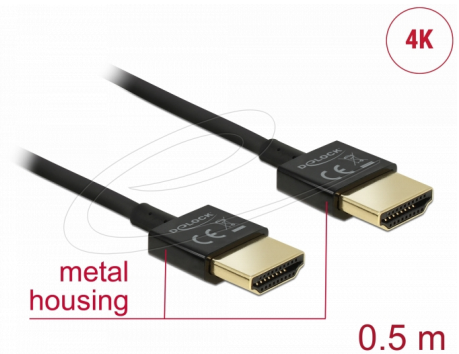

Delock Cable High Speed HDMI with Ethernet - HDMI-A male > HDMI-A male 3D 4K 0.5 m Slim High Quality

Description

This High Quality High Speed HDMI with Ethernet cable by Delock stands out due to its slim diameter and its short connectors. The triple shielded cable combines fast data transfer as well as audio- / video- and Ethernet connection. Due to the support of a maximum bandwidth of 18 Gb/s, 4K content (maximum frame rate 60 Hz), 3D content in 4K resolution (maximum frame rate 24 Hz) and content in 21:9 cinema aspect ratio can now be displayed. The cable allows the simultaneous transmission of two video channels to display video streams for two users on one screen, as well as the simultaneous transmission of up to four audio channels. The quality of audio transmissions is significantly improved by the sampling rate of up to 1536 kHz.

Item no. 84786

EAN: 4043619847860

Country of origin: China

Package: Zip poly bag

Special features

- Extra short connectors with full metal shielding
- Especially slim cable diameter

Technical details

- Connector:
 - High Speed HDMI-A 19 pin male >
 - High Speed HDMI-A 19 pin male
- High Speed HDMI with Ethernet (HEC) specification
- Cable gauge: 36 AWG
- Cable diameter: ca. 3.2 mm
- Twisted-pair cabling
- Copper conductor
- Gold-plated connector
- Triple shielded cable
- Metal housing
- Transfer of audio and video signals
- Data transfer rate up to 18 Gb/s
- Resolution up to 3840 x 2160 @ 60 Hz (depending on the system and the connected hardware)
- 3D support: up to 1920 x 1080 @ 60 Hz; 3840 x 2160 @ 30 Hz (depending on the

Technical characteristics

Data transfer rate:	up to 18 Gb/s
Maximum screen resolution:	3D: 3840 x 2160 @ 30 Hz 3840 x 2160 @ 60 Hz
Maximum refresh rate:	120 Hz

Physical characteristics

Connector finishing:	gold-plated
Pin finishing:	gold-plated
Conductor material:	copper
Cable gauge:	36 AWG
Shielding:	triple
Length:	50 cm
Colour:	black
Cable diameter:	3.2 mm