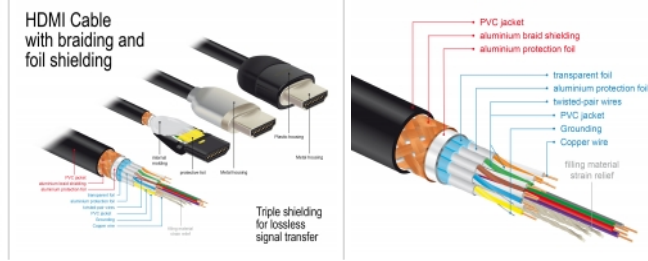

Specification

- Connectors:
 - 1 x HDMI-A male >
 - 1 x HDMI-A male
- Certified Premium HDMI cable
- High Speed HDMI with Ethernet (HEC) specification
- Cable gauge: 30 AWG
- Cable diameter: ca. 5.7 mm
- Twisted-pair cabling
- Copper conductor
- Triple shielded cable
- Contacts gold-plated
- Transmission of audio and video signals
- Data transfer rate up to 18 Gb/s
- Resolution up to 3840 x 2160 @ 60 Hz (depending on the system and the connected hardware)
- 3D support: up to 1920 x 1080 @ 60 Hz; 3840 x 2160 @ 30 Hz (depending on the system and the connected hardware)
- Supports the 21:9 cinema aspect ratio
- Supports 1080p HFR (High Frame Rate) 3D
- Up to 120 Hz refresh rate
- Supports transmission of 2 video channels simultaneously to use one display for two viewers
- Supports colour sampling in 4:2:0 format (original format of Blu-Ray, DVD and TV)
- Contains Audio Return Channel (ARC)
- Up to 32 audio channels for speakers
- Up to 1536 kHz audio sampling rate
- Supports transmission of up to 4 audio channels simultaneously
- Supports dynamic adjustment of lip synchronicity for audio / video delays
- Supports CEC 2.0 control commands
- Supports Dolby® TrueHD and DTS-HD Master Audio™
- Supports HDR
- More lively and natural colours
- Colour: black
- Length incl. connectors: ca. 1 m

System requirements

- A free HDMI-A interface

Item no. 84963

EAN: 4043619849635

Country of origin: China

Package: Retail Box

Package content

- Premium HDMI cable

Images

General	
Specification:	High Speed HDMI with Ethernet
Interface	
Connector 1:	1 x HDMI-A 19 pin male
Connector 2:	1 x HDMI-A 19 pin male
Technical characteristics	
Data transfer rate:	up to 18 Gb/s
Maximum screen resolution:	3D: 3840 x 2160 @ 30 Hz 3840 x 2160 @ 60 Hz
Maximum refresh rate:	120 Hz
Physical characteristics	
Cable diameter:	5.7 mm
Pin finishing:	gold-plated
Conductor material:	copper
Conductor gauge:	30 AWG
Shielding:	triple
Length:	1 m
Colour:	black