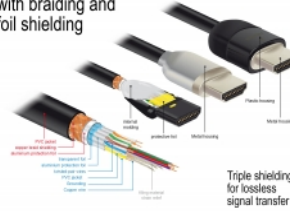

## Specification

- Connectors:
  - 1 x HDMI-A male >
  - 1 x HDMI-A male
- Certified Premium HDMI cable
- High Speed HDMI with Ethernet (HEC) specification
- Cable gauge: 30 AWG
- Cable diameter: ca. 5.7 mm
- Twisted-pair cabling
- Copper conductor
- Triple shielded cable
- Contacts gold-plated
- Transmission of audio and video signals
- Data transfer rate up to 18 Gb/s
- Resolution up to 3840 x 2160 @ 60 Hz (depending on the system and the connected hardware)
- 3D support: up to 1920 x 1080 @ 60 Hz; 3840 x 2160 @ 30 Hz (depending on the system and the connected hardware)
- Supports the 21:9 cinema aspect ratio
- Supports 1080p HFR (High Frame Rate) 3D
- Up to 120 Hz refresh rate
- Supports transmission of 2 video channels simultaneously to use one display for two viewers
- Supports colour sampling in 4:2:0 format (original format of Blu-Ray, DVD and TV)
- Contains Audio Return Channel (ARC)
- Up to 32 audio channels for speakers
- Up to 1536 kHz audio sampling rate
- Supports transmission of up to 4 audio channels simultaneously
- Supports dynamic adjustment of lip synchronicity for audio / video delays
- Supports CEC 2.0 control commands
- Supports Dolby® TrueHD and DTS-HD Master Audio™
- Supports HDR
- More lively and natural colours
- Colour: black
- Length incl. connectors: ca. 2 m

## System requirements

- A free HDMI-A interface

## Item no. 84964

EAN: 4043619849642

Country of origin: China

Package: Retail Box

Package content

- Premium HDMI cable

Images

HDMI Cable with braiding and foil shielding

General	
Specification:	High Speed HDMI with Ethernet
Interface	
Connector 1:	1 x HDMI-A male
Connector 2:	1 x HDMI-A male
Technical characteristics	
Data transfer rate:	up to 18 Gb/s
Maximum screen resolution:	3D: 3840 x 2160 @ 30 Hz 3840 x 2160 @ 60 Hz
Maximum refresh rate:	120 Hz
Physical characteristics	
Cable diameter:	5.7 mm
Pin finishing:	gold-plated
Conductor material:	copper
Conductor gauge:	30 AWG
Shielding:	triple
Length:	2 m
Colour:	black