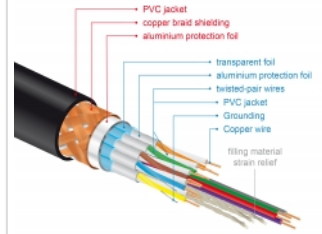

## Specification

- Connectors:
  - 1 x HDMI-A male >
  - 1 x HDMI-A male
- Certified Premium HDMI cable
- High Speed HDMI with Ethernet (HEC) specification
- Cable gauge: 30 AWG
- Cable diameter: ca. 5.7 mm
- Twisted-pair cabling
- Copper conductor
- Triple shielded cable
- Contacts gold-plated
- Transmission of audio and video signals
- Data transfer rate up to 18 Gb/s
- Resolution up to 3840 x 2160 @ 60 Hz (depending on the system and the connected hardware)
- 3D support: up to 1920 x 1080 @ 60 Hz; 3840 x 2160 @ 30 Hz (depending on the system and the connected hardware)
- Supports the 21:9 cinema aspect ratio
- Supports 1080p HFR (High Frame Rate) 3D
- Up to 120 Hz refresh rate
- Supports transmission of 2 video channels simultaneously to use one display for two viewers
- Supports colour sampling in 4:2:0 format (original format of Blu-Ray, DVD and TV)
- Contains Audio Return Channel (ARC)
- Up to 32 audio channels for speakers
- Up to 1536 kHz audio sampling rate
- Supports transmission of up to 4 audio channels simultaneously
- Supports dynamic adjustment of lip synchronicity for audio / video delays
- Supports CEC 2.0 control commands
- Supports Dolby® TrueHD and DTS-HD Master Audio™
- Supports HDR
- More lively and natural colours
- Colour: black
- Length incl. connectors: ca. 2 m

## Item no. 84964

EAN: 4043619849642

Country of origin: China

Package: Retail Box

Package content

- Premium HDMI cable

Images

HDMI Cable with braiding and foil shielding