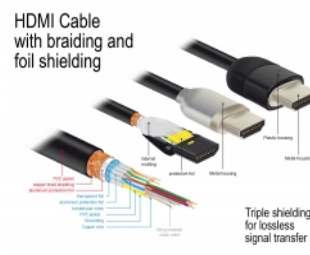

(depending on the system and the connected hardware)

- Supports the 21:9 cinema aspect ratio
- Supports 1080p HFR (High Frame Rate) 3D
- Up to 120 Hz refresh rate
- Supports transmission of 2 video channels simultaneously to use one display for two viewers
- Supports colour sampling in 4:2:0 format (original format of Blu-Ray, DVD and TV)
- Contains Audio Return Channel (ARC)
- Up to 32 audio channels for speakers
- Up to 1536 kHz audio sampling rate
- Supports transmission of up to 4 audio channels simultaneously
- Supports dynamic adjustment of lip synchronicity for audio / video delays
- Supports CEC 2.0 control commands
- Supports Dolby® TrueHD and DTS-HD Master Audio™
- Supports HDR
- More lively and natural colours
- Colour: black
- Length incl. connectors: ca. 5 m

System requirements

- A free HDMI-A interface

Package content

- Premium HDMI cable

Images