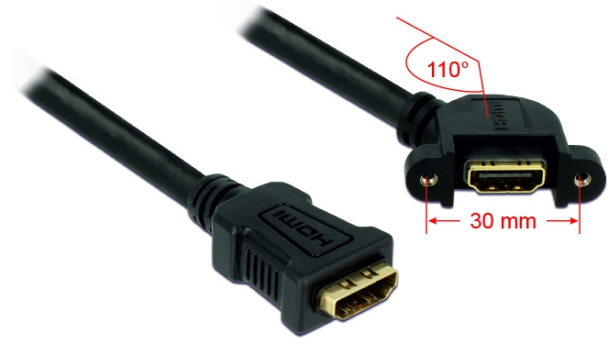

Delock Cable HDMI A female > HDMI A female panel-mount 110° angled 25 cm

Description

This cable enables you to extend a HDMI connection and can be used to connect various devices. The female port can be attached with two screws, e.g. to a slot bracket, a cable duct or an enclosure with the corresponding opening. This can be used to install an HDMI connector on an easily accessible position.

ca. 0,25 m

Specification

- Connector:
HDMI A 19 pin female >
HDMI A 19 pin female 110 ° angled with screw nuts for installation
- Screw type: #4-40 UNC
- Mounting hole ca. 15 x 6 mm, screw hole pitch ca. 30 mm
- High Speed HDMI with Ethernet (HEC) specification
- Cable gauge: 28 AWG
- Cable diameter: ca. 7.3 mm
- Gold-plated connector
- Colour: black
- Length incl. connector: ca. 25 cm

System requirements

- A free HDMI port

Package content

- HDMI panel-mount cable
- 2 screws

Item no. 85101

EAN: 4043619851010

Country of origin: China

Package: Zip poly bag