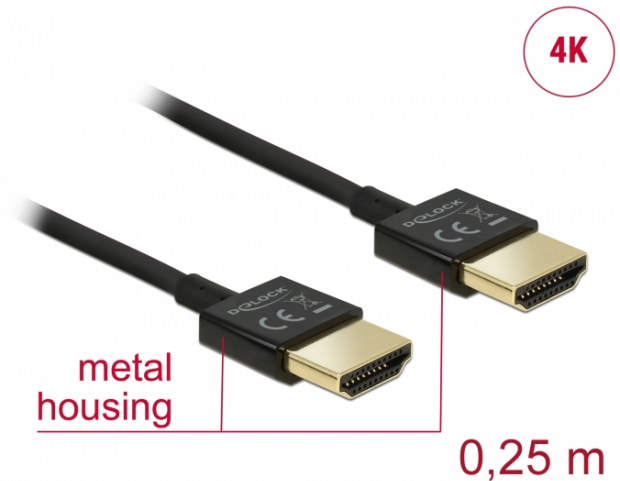

Delock Cable High Speed HDMI with Ethernet - HDMI-A male > HDMI-A male 3D 4K 0.25 m Slim High Quality

Description

This High Quality High Speed HDMI with Ethernet cable by Delock stands out due to its slim diameter and its short connectors. The triple shielded cable combines fast data transfer as well as audio- / video- and Ethernet connection. Due to the support of a maximum bandwidth of 18 Gb/s, 4K content (maximum frame rate 60 Hz), 3D content in 4K resolution (maximum frame rate 24 Hz) and content in 21:9 cinema aspect ratio can now be displayed. The cable allows the simultaneous transmission of two video channels to display video streams for two users on one screen, as well as the simultaneous transmission of up to four audio channels. The quality of audio transmissions is significantly improved by the sampling rate of up to 1536 kHz.