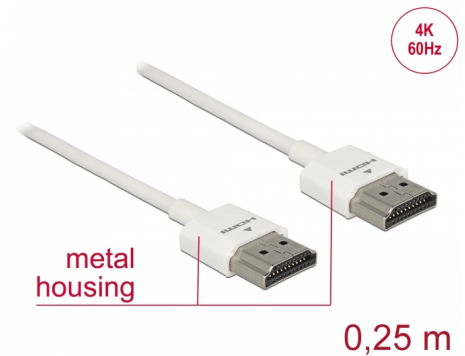

Delock Cable High Speed HDMI with Ethernet - HDMI-A male > HDMI-A male 3D 4K 0.25 m Slim High Quality

Description

This High Quality High Speed HDMI with Ethernet cable by Delock stands out due to its slim diameter and its short connectors. The triple shielded cable combines fast data transfer as well as audio- / video- and Ethernet connection. Due to the support of a maximum bandwidth of 18 Gb/s, 4K content (maximum frame rate 60 Hz), 3D content in 4K resolution (maximum frame rate 24 Hz) and content in 21:9 cinema aspect ratio can now be displayed. The cable allows the simultaneous transmission of two video channels to display video streams for two users on one screen, as well as the simultaneous transmission of up to four audio channels. The quality of audio transmissions is significantly improved by the sampling rate of up to 1536 kHz.

Item no. 85120

EAN: 4043619851201

Country of origin: China

Package: Zip poly bag

Special features

- Extra short connectors with full metal shielding
- Especially slim cable diameter

Specification

- Connector:
 - 1 x High Speed HDMI-A 19 pin male >
 - 1 x High Speed HDMI-A 19 pin male
- High Speed HDMI with Ethernet (HEC) specification
- Cable gauge: 36 AWG
- Cable diameter: ca. 3.2 mm
- Twisted-pair cabling
- Copper conductor
- Gold-plated connector
- Triple shielded cable
- Metal housing
- Transfer of audio and video signals

Technical characteristics

Data transfer rate:	up to 18 Gb/s
Maximum screen resolution:	3D: 3840 x 2160 @ 30 Hz 3840 x 2160 @ 60 Hz
Maximum refresh rate:	120 Hz

Physical characteristics

Cable diameter:	3.2 mm
Connector finishing:	gold-plated
Pin finishing:	gold-plated
Conductor material:	copper
Conductor gauge:	36 AWG
Shielding:	triple
Length:	25 cm
Colour:	white