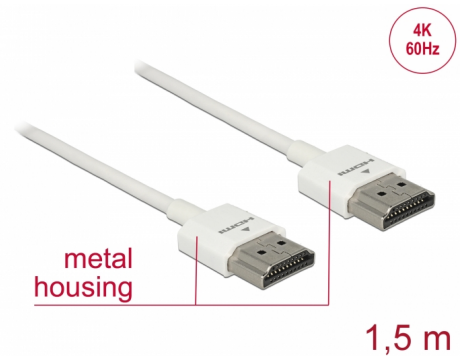

Delock Cable High Speed HDMI with Ethernet - HDMI-A male > HDMI-A male 3D 4K 1.5 m Slim High Quality

Description

This High Quality High Speed HDMI with Ethernet cable by Delock stands out due to its slim diameter and its short connectors. The triple shielded cable combines fast data transfer as well as audio- / video- and Ethernet connection. Due to the support of a maximum bandwidth of 18 Gb/s, 4K content (maximum frame rate 60 Hz), 3D content in 4K resolution (maximum frame rate 24 Hz) and content in 21:9 cinema aspect ratio can now be displayed. The cable allows the simultaneous transmission of two video channels to display video streams for two users on one screen, as well as the simultaneous transmission of up to four audio channels. The quality of audio transmissions is significantly improved by the sampling rate of up to 1536 kHz.

Item no. 85126

EAN: 4043619851263

Country of origin: China

Package: Zip poly bag

Special features

- Extra short connectors with full metal shielding
- Especially slim cable diameter

Technical details

- Connector:
 - 1 x High Speed HDMI-A 19 pin male >
 - 1 x High Speed HDMI-A 19 pin male
- High Speed HDMI with Ethernet (HEC) specification
- Cable gauge: 36 AWG
- Cable diameter: ca. 3.2 mm
- Twisted-pair cabling
- Copper conductor
- Gold-plated connector
- Triple shielded cable
- Metal housing
- Transfer of audio and video signals

Technical characteristics

Data transfer rate:	up to 18 Gb/s
Maximum screen resolution:	3D: 3840 x 2160 @ 30 Hz 3840 x 2160 @ 60 Hz
Maximum refresh rate:	120 Hz

Physical characteristics

Connector finishing:	gold-plated
Pin finishing:	gold-plated
Conductor material:	copper
Conductor gauge:	36 AWG
Shielding:	triple
Length:	1.5 m
Colour:	white