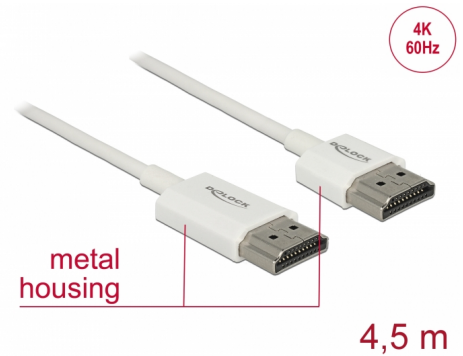

Delock Cable High Speed HDMI with Ethernet - HDMI-A male > HDMI-A male 3D 4K 4.5 m Active Slim High Quality

Description

This High Quality High Speed HDMI with Ethernet cable by Delock stands out due to its slim diameter and its short connectors. The triple shielded cable combines fast data transfer as well as audio- / video- and Ethernet connection. Due to the support of a maximum bandwidth of 18 Gb/s, 4K content (maximum frame rate 60 Hz), 3D content in 4K resolution (maximum frame rate 24 Hz) and content in 21:9 cinema aspect ratio can now be displayed. The cable allows the simultaneous transmission of two video channels to display video streams for two users on one screen, as well as the simultaneous transmission of up to four audio channels. The quality of audio transmissions is significantly improved by the sampling rate of up to 1536 kHz.

Item no. 85139

EAN: 4043619851393

Country of origin: China

Package: Zip poly bag

Special features

- Extra short connectors with full metal shielding
- Especially slim cable diameter

Technical details

- Connector:
 - 1 x High Speed HDMI-A 19 pin male >
 - 1 x High Speed HDMI-A 19 pin male
- Chipset: Spectra7 PRA1711s
- High Speed HDMI with Ethernet (HEC) specification
- Cable gauge: 36 AWG
- Cable diameter: ca. 3.2 mm
- Twisted-pair cabling
- Copper conductor
- Gold-plated connector
- Triple shielded cable