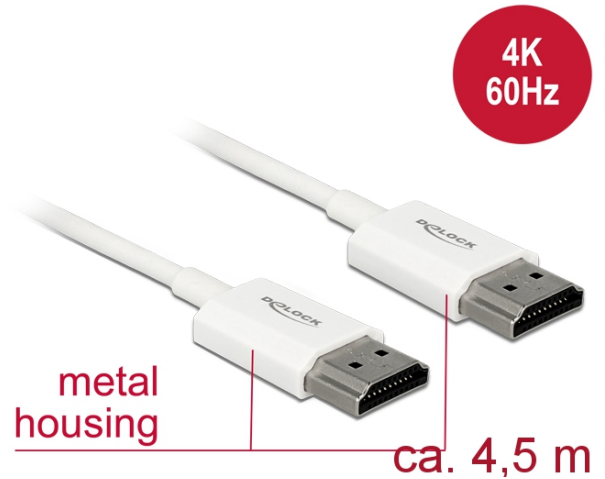

## Description

This High Quality High Speed HDMI with Ethernet cable by Delock stands out due to its slim diameter and its short connectors. The triple shielded cable combines fast data transfer as well as audio- / video- and Ethernet connection. Due to the support of a maximum bandwidth of 18 Gb/s, 4K content (maximum frame rate 60 Hz), 3D content in 4K resolution (maximum frame rate 24 Hz) and content in 21:9 cinema aspect ratio can now be displayed. The cable allows the simultaneous transmission of two video channels to display video streams for two users on one screen, as well as the simultaneous transmission of up to four audio channels. The quality of audio transmissions is significantly improved by the sampling rate of up to 1536 kHz.