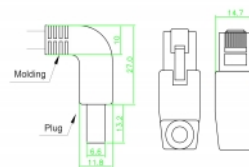

Delock Mrežni kabel RJ45 Cat.5e SF/UTP, kutni prema dolje / ravan 2 m

Opis

Ovaj mrežni kabel tvrtke Delock može se koristiti za spajanje različitih mrežnih uređaja, npr. NIC na sklopku ili Patch ploču. Zakrivljeni utikač omogućava uštedu prostora pri instalaciji u skučenim prostorima iza uređaja ili u mrežnim ormarićima.

2 m

Tehnički podaci

- Priključak:
  1 x RJ45, muški kutni prema dolje >
  1 x RJ45 muški ravan
- 1:1 spojeno
- Cat.5e tehnički podaci
- SF/UTP
- Bakreni kabel
- Presjek kabela: 26 AWG
- LS0H (bez halogena)
- Boja: siv
- Promjer kabela: oko 5,6 mm
- Duljina kabela: oko 2 m

Preduvjeti sustava

- Jedan slobodan RJ45 ženski

Sadržaj pakiranja

- Patch kabel

Predmet br. 85857

EAN: 4043619858576

Zemlja podrijetla: China

Pakiranje: • Plastična vrećica sa zip zatvaračem

Slike