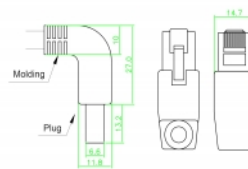

## Bilder

General	
Specifikationer:	Cat. 6A
Interface	
Kontakt 1:	1 x RJ45 male
Kontakt 2:	1 x RJ45 hane
Physical characteristics	
Kabeldiameter:	5,8 mm
Cable length incl. connector:	2 m
Conductor material:	copper
Conductor gauge:	26 AWG
Shielding:	S/FTP
Färg:	grå