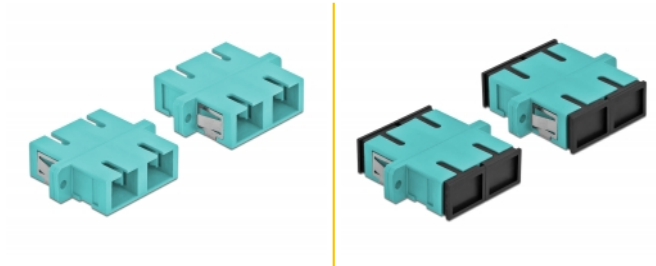

Optical Fiber Coupler SC Duplex female to SC Duplex female Multi-mode 4 pieces light blue

Description

With this SC Duplex coupling by Delock, optical fiber male connectors can be easily connected to each other. The coupling enables a direct connection to the optical fiber cable and is suitable for simple mounting in optical fiber connection boxes, cabinets and patch panels.

- Connectors:
 - 1 x SC Duplex female >
 - 1 x SC Duplex female
- For multi-mode fiber OM3
- Ceramic sleeve
- With dust cover
- Mounting via metal holder or screws
- 2 x mounting holes
- Mounting hole diameter: 2.4 mm
- Pitch of screw hole: ca. 30.7 mm
- Panel cut-out (WxH): ca. 26.6 x 9.5 mm
- Operating temperature: -20 °C ~ 70 °C
- Material: plastic
- Colour: light blue
- Dimensions (LxWxH): ca. 34.7 x 25.6 x 9.3 mm

System requirements

- A free SC Duplex male port

Package content

- 4 x SC Duplex coupler

Images

General

Style:	both sides identical
--------	----------------------

Interface

Connector 1:	1 x SC Duplex female
Connector 2:	1 x SC Duplex female

Technical characteristics

Operating temperature:	-20 °C ~ 70 °C
------------------------	----------------

Physical characteristics

Material:	Plastic
Length:	34.7 mm
Width:	25.6 mm
Height:	9.3 mm
Colour:	light blue