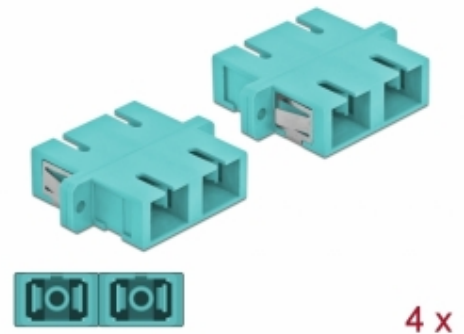

Optical Fiber Coupler SC Duplex female to SC Duplex female Multi-mode 4 pieces light blue

Description

With this SC Duplex coupling by Delock, optical fiber male connectors can be easily connected to each other. The coupling enables a direct connection to the optical fiber cable and is suitable for simple mounting in optical fiber connection boxes, cabinets and patch panels.

Protection by dust cover

The coupling is equipped with an appropriate cap to protect the sleeve from dust and to keep it clean.

Item no. 85997

EAN: 4043619859979

Country of origin: China

Package: Poly bag

Technical details

- Connectors:
 - 1 x SC Duplex female >
 - 1 x SC Duplex female
- For multi-mode fiber OM3
- Ceramic sleeve
- With dust cover
- Mounting via metal holder or screws
- 2 x mounting holes
- Mounting hole diameter: 2.4 mm
- Pitch of screw hole: ca. 30.7 mm
- Panel cut-out (WxH): ca. 26.6 x 9.5 mm
- Operating temperature: -20 °C ~ 70 °C
- Material: plastic
- Colour: light blue
- Dimensions (LxWxH): ca. 34.7 x 25.6 x 9.3 mm

Connector 1:	1 x SC Duplex female
Connector 2:	1 x SC Duplex female

Technical characteristics

Operating temperature:	-20 °C ~ 70 °C
------------------------	----------------

Physical characteristics

Material:	Plastic
Length:	34.7 mm
Width:	25.6 mm
Height:	9.3 mm
Colour:	light blue