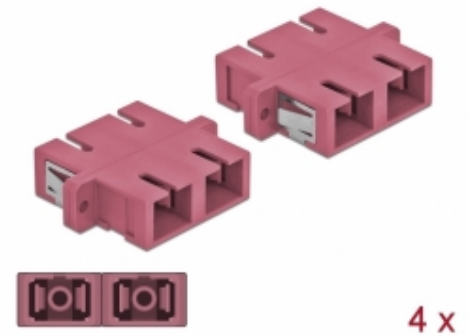

Optical Fiber Coupler SC Duplex female to SC Duplex female Multi-mode 4 pieces violet

Description

With this SC Duplex coupling by Delock, optical fiber male connectors can be easily connected to each other. The coupling enables a direct connection to the optical fiber cable and is suitable for simple mounting in optical fiber connection boxes, cabinets and patch panels.

Protection by dust cover

The coupling is equipped with an appropriate cap to protect the sleeve from dust and to keep it clean.

Item no. 85998

EAN: 4043619859986

Country of origin: China

Package: Poly bag

Technical details

- Connectors:
  - 1 x SC Duplex female >
  - 1 x SC Duplex female
- For multi-mode fiber OM4
- Ceramic sleeve
- With dust cover
- Mounting via metal holder or screws
- 2 x mounting holes
- Mounting hole diameter: 2.4 mm
- Pitch of screw hole: ca. 30.7 mm
- Panel cut-out (WxH): ca. 26.6 x 9.5 mm
- Operating temperature: -20 °C ~ 70 °C
- Material: plastic
- Colour: violet
- Dimensions (LxWxH): ca. 34.7 x 25.6 x 9.3 mm

System requirements

- A free SC Duplex male port