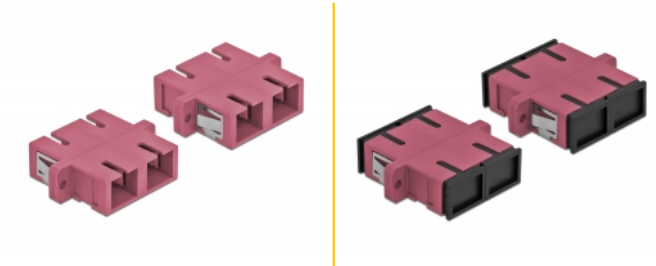

Package content

- 4 x SC Duplex coupler

Images