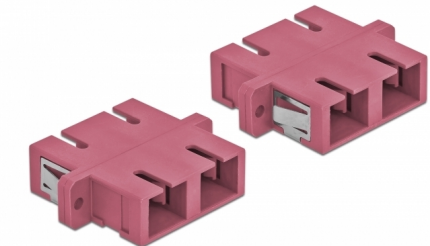

Delock Optical Fiber Coupler SC Duplex female to SC Duplex female Multi-mode 4 pieces violet

Description

With this SC Duplex coupling by Delock, optical fiber male connectors can be easily connected to each other. The coupling enables a direct connection to the optical fiber cable and is suitable for simple mounting in optical fiber connection boxes, cabinets and patch panels.

Protection by dust cover

The coupling is equipped with an appropriate cap to protect the sleeve from dust and to keep it clean.

4 x

Item no. 85998

EAN: 4043619859986

Country of origin: China

Package: Poly bag

Technical details

- Connectors:
 - 1 x SC Duplex female >
 - 1 x SC Duplex female
- For multi-mode fiber OM4
- Ceramic sleeve
- With dust cover
- Mounting via metal holder or screws
- 2 x mounting holes
- Mounting hole diameter: 2.4 mm
- Pitch of screw hole: ca. 30.7 mm
- Panel cut-out (WxH): ca. 26.6 x 9.5 mm
- Operating temperature: -20 °C ~ 70 °C
- Material: plastic
- Colour: violet
- Dimensions (LxWxH): ca. 34.7 x 25.6 x 9.3 mm

Operating temperature:	-20 °C ~ 70 °C
------------------------	----------------

Physical characteristics

Material:	Plastic
Length:	34.7 mm
Width:	25.6 mm
Height:	9.3 mm
Colour:	violet