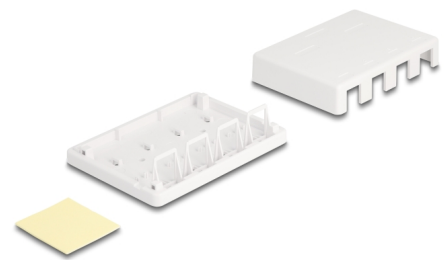

Delock Keystone Surface Mounted Box 4 Port

Description

This empty box by Delock can be used as a junction box on the wall or in enclosures. With its standardized dimensions, it is suitable for easy snap-in mounting of 4 Keystone modules.

Note

Inside the box there are pillars that need to be shortened when using larger Keystone modules. Details are shown in the technical drawing.

Item no. 86208

EAN: 4043619862085

Country of origin: Taiwan,
Republic of China

Package: Zip poly bag

Technical details

- 4 Keystone ports 19.2 x 14.9 mm
- Cable routing 180°
- Integrated name plate
- Colour: white
- Dimensions (LxWxH): ca. 84.0 x 114.0 x 29.5 mm

Package content

- Keystone surface mounted box
- 2 x adhesive pad, 45 x 40 mm
- 2 screws