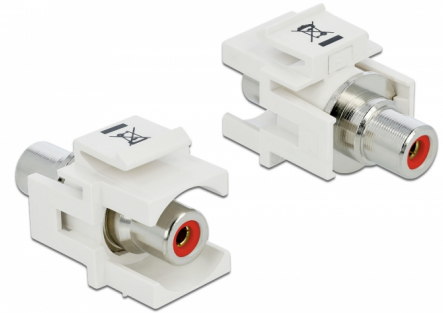

Delock Keystone Module RCA female > RCA female red / white

Description

This module by Delock can be used to extend e.g. a stereo cable. With its standardised dimensions it can be used for easy snap-in mounting in e.g. a Keystone patchpanel, face plate or surface-mount box.

Item no. 86305

EAN: 4043619863051

Country of origin: Taiwan,
Republic of China

Package: Zip poly bag

Technical details

- Connectors:
 - 1 x RCA female >
 - 1 x RCA female
- Marking: red
- Flush mount to the front panel
- For Keystone ports with 19.2 x 14.9 mm
- Housing colour: white
- Dimensions (LxWxH): ca. 33.2 x 18.0 x 22.3 mm

Package content

- Keystone module

General

Mounting type:	Keystone module
----------------	-----------------

Interface

External:	1 x RCA female
Internal:	1 x RCA female

Physical characteristics

Housing colour:	white
Length:	33.2 mm
Width:	18.0 mm
Height:	22.3 mm
Colour:	red