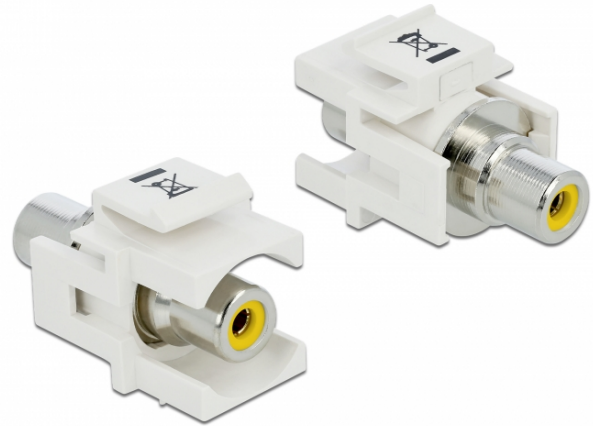

Delock Keystone module RCA female > RCA female yellow

Description

This module by Delock can be used to extend e. g. a coax cable. With its standardised dimensions it can be used for easy snap-in mounting in e. g. a Keystone patchpanel, face plate or surface-mount box.

Specification

- Connector: RCA female (yellow) > RCA female
- Flush mount to the front bezel
- For Keystone ports with 19.2 x 14.9 mm
- Dimensions (LxWxH): 33.2 x 22.3 x 18.0 mm

Package content

- Keystone module