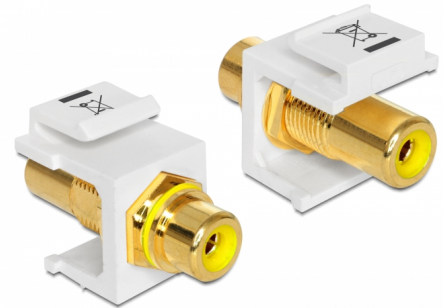

Delock Keystone Module RCA female > RCA female gold plated yellow / white

Description

This module by Delock can be used to extend e.g. a stereo cable. With its standardised dimensions it can be used for easy snap-in mounting in e.g. a Keystone patchpanel, face plate or surface-mount box.

Item no. 86309

EAN: 4043619863099

Country of origin: Taiwan,
Republic of China

Package: Zip poly bag

Technical details

- Connectors:
 - 1 x RCA female >
 - 1 x RCA female
- Marking: yellow
- Connector finishing: brass gold plated
- Length in front of the panel: ca. 9.5 mm
- For Keystone ports with 19.2 x 14.9 mm
- Housing colour: white
- Dimensions (LxWxH): ca. 33.2 x 16.3 x 22.3 mm

Package content

- Keystone module

General

Mounting type:	Keystone module
----------------	-----------------

Interface

External:	1 x RCA female
Internal:	1 x RCA female

Physical characteristics

Housing colour:	white
Length:	33.2 mm
Width:	16.3 mm
Height:	22.3 mm
Colour:	yellow