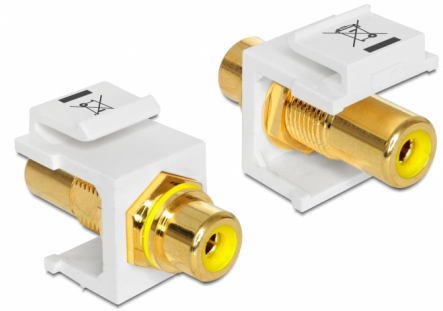

# Delock Keystone Module RCA female > RCA female gold plated yellow / white

## Description

This module by Delock can be used to extend e.g. a stereo cable. With its standardised dimensions it can be used for easy snap-in mounting in e.g. a Keystone patchpanel, face plate or surface-mount box.

## Product areas

- Connectors:
  - 1 x RCA female >
  - 1 x RCA female
- Marking: yellow
- Connector finishing: brass gold plated
- Length in front of the panel: ca. 9.5 mm
- For Keystone ports with 19.2 x 14.9 mm
- Housing colour: white
- Dimensions (LxWxH): ca. 33.2 x 16.3 x 22.3 mm

### Physical characteristics

Housing colour:	white
Length:	33.2 mm
Width:	16.3 mm
Height:	22.3 mm
Colour:	yellow