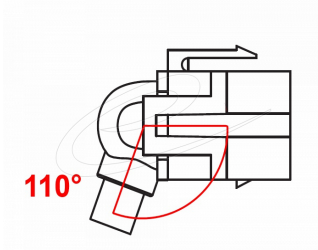

Delock Keystone Module HDMI female 110° > HDMI female with cable white

Description

This module by Delock can be used to extend e.g. a HDMI cable. With its standardised dimensions it can be used for easy snap-in mounting in e.g. a Keystone patch panel, face plate or surface-mount box. The short, angled cable has a small mounting depth and allows a space-saving installation in hard to reach places in equipment or in cable ducts.

30 cm

Item no. 86326

EAN: 4043619863266

Country of origin: China

Package: Zip poly bag

Technical details

- Connectors:
 - 1 x HDMI-A female >
 - 1 x HDMI-A female
- Resolution up to 3840 x 2160 @ 30 Hz (depending on the system and the connected hardware)
- Contacts gold-plated
- For Keystone ports with 19.2 x 14.9 mm
- Colour: white
- Length incl. connectors: ca. 30 cm

System requirements

- A free HDMI-A male port

Package content

- Keystone module with cable

Images

General

Mounting type:	Keystone module
----------------	-----------------

Interface

External:	1 x HDMI female
Internal:	1 x HDMI female

Physical characteristics

Housing colour:	white
Cable length incl. connectors:	30 cm

Manufacturer information

Street	Beeskowdamm 13/15
Postal code	14167
City	Berlin
Country	Deutschland
E-Mail	info@delock.de
Website	www.delock.de