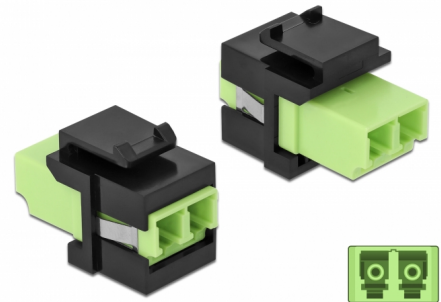

# Delock Keystone Module LC Duplex female to LC Duplex female limegreen / black

## Description

This module by Delock can be used to extend fiber optic cables. With its standardised dimensions it can be used for easy snap-in mounting in e.g. a Keystone patch panel, face plate or surface-mount box.

## Technical details

- Connectors:
  - 1 x LC Duplex female >
  - 1 x LC Duplex female
- Colour: limegreen
- For multi-mode fiber
- Insertion loss < 0.3 dB
- Dust covers
- For Keystone ports with 19.2 x 14.9 mm
- Housing colour: black
- Dimensions (LxWxH): ca. 29.2 x 16.5 x 21.9 mm

### Physical characteristics

Housing colour:	black
Length:	29.2 mm
Width:	16.5 mm
Height:	21.9 mm
Colour:	lime green