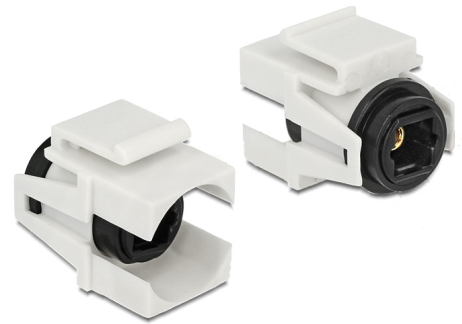

# Delock Keystone Module TOSLINK female > TOSLINK female white

## Description

This module by Delock can be used to extend e.g. a TOSLINK cable. With its standardised dimensions it can be used for easy snap-in mounting in e.g. a Keystone patch panel, face plate or surface-mount box. The short, angled cable has a small mounting depth and allows a space-saving installation in hard to reach places in equipment or in cable ducts.

## Technical details

- Connectors:
  - 1 x TOSLINK female S/PDIF >
  - 1 x TOSLINK female S/PDIF
- For Keystone ports with 19.2 x 14.9 mm
- Colour: white
- Dimensions (LxWxH): ca. 25.3 x 16.6 x 21.0 mm