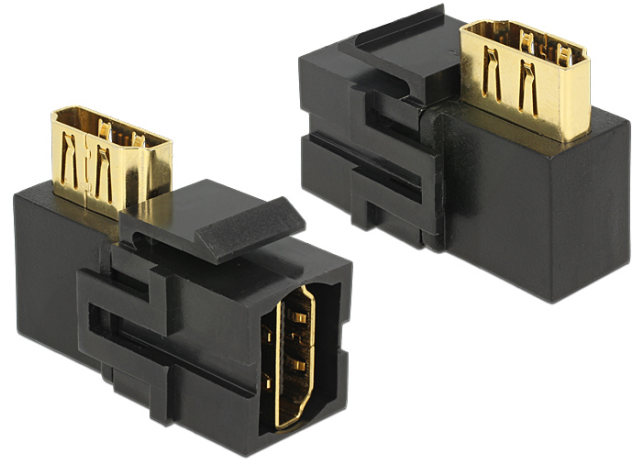

Delock Keystone Module HDMI female > HDMI female 90° angled black

Description

This module by Delock can be used to extend e.g. an HDMI cable. With its standardised dimensions it can be used for easy snap-in mounting in e.g. a Keystone patchpanel, face plate or surface-mount box.

Specification

- Connector:
external: 1 x HDMI-A 19 pin female
internal: 1 x HDM-A 19 pin female 90° angled
- Gold-plated contacts
- For Keystone ports with 19.2 x 14.9 mm
- Colour: black
- Dimensions (LxWxH): 35.8 x 16.8 x 25.3 mm

Item no. 86358

EAN: 4043619863587

Country of origin: China

Package: • Zip poly bag

Package content

- Keystone module

Images

Beispiel