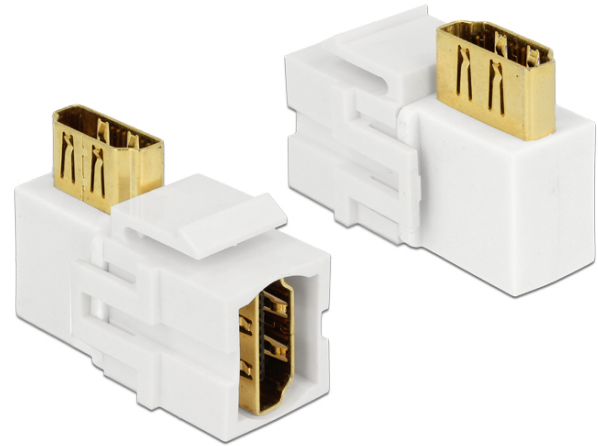

Delock Keystone Module HDMI female > HDMI female 90° angled white

Description

This module by Delock can be used to extend e.g. an HDMI cable. With its standardised dimensions it can be used for easy snap-in mounting in e.g. a Keystone patchpanel, face plate or surface-mount box.

Specification

- Connector:
external: 1 x HDMI-A 19 pin female
internal: 1 x HDM-A 19 pin female 90° angled
- Gold-plated contacts
- For Keystone ports with 19.2 x 14.9 mm
- Colour: white
- Dimensions (LxWxH): 35.8 x 16.8 x 25.3 mm

Package content

- Keystone module

Item no. 86359

EAN: 4043619863594

Country of origin: China

Package: • Zip poly bag