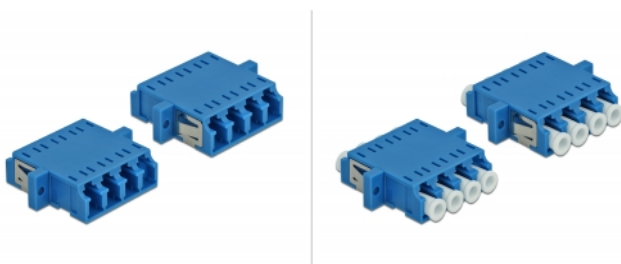

Delock Optical Fiber Coupler LC Quad female to LC Quad female Single-mode 2 pieces blue

Description

With this LC Quad coupling by Delock, optical fiber male connectors can be easily connected to each other. The coupling enables a direct connection to the optical fiber cable and is suitable for simple mounting in optical fiber connection boxes, cabinets and patch panels.

Protection by dust cover

The coupling is equipped with an appropriate cap to protect the sleeve from dust and to keep it clean.

2 x

Specification

- Connectors:
 - 1 x LC Quad female >
 - 1 x LC Quad female
- For single-mode fiber
- Ceramic sleeve
- With dust cover
- Mounting via metal holder or screws
- 2 x mounting holes
- Mounting hole diameter: 2.3 mm
- Pitch of screw hole: ca. 30.7 mm
- Panel cut-out (WxH): ca. 26.6 x 9.5 mm
- Operating temperature: -20 °C ~ 70 °C
- Material: plastic
- Colour: blue
- Dimensions (LxWxH): ca. 29.2 x 25.6 x 9.3 mm

System requirements

- A free LC Quad plug

Package content

- 2 x LC Quad coupler

Item no. 86538

EAN: 4043619865383

Country of origin: China

Package: • Poly bag

Images

Interface	
Connector 1:	1 x LC Quad female
Connector 2:	1 x LC Quad female
Technical characteristics	
Operating temperature:	-20 °C ~ 70 °C
Physical characteristics	
Material:	plastic
Length:	29.2 mm
Width:	25.6 mm
Height:	9.3 mm
Colour:	blue