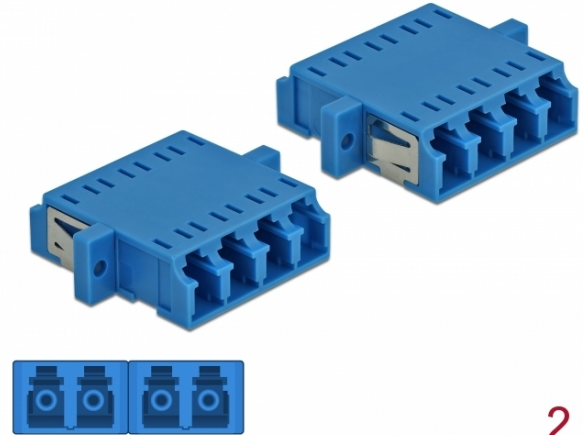

Delock Optical Fiber Coupler LC Quad female to LC Quad female Single-mode 2 pieces blue

Description

With this LC Quad coupling by Delock, optical fiber male connectors can be easily connected to each other. The coupling enables a direct connection to the optical fiber cable and is suitable for simple mounting in optical fiber connection boxes, cabinets and patch panels.

Protection by dust cover

The coupling is equipped with an appropriate cap to protect the sleeve from dust and to keep it clean.

2 x

Specification

- Connectors:
 - 1 x LC Quad female >
 - 1 x LC Quad female
- For single-mode fiber
- Ceramic sleeve
- With dust cover
- Mounting via metal holder or screws
- 2 x mounting holes
- Mounting hole diameter: 2.3 mm
- Pitch of screw hole: ca. 30.7 mm
- Panel cut-out (WxH): ca. 26.6 x 9.5 mm
- Operating temperature: -20 °C ~ 70 °C
- Material: plastic
- Colour: blue
- Dimensions (LxWxH): ca. 29.2 x 25.6 x 9.3 mm

System requirements

- A free LC Quad plug

Package content

- 2 x LC Quad coupler

Item no. 86538

EAN: 4043619865383

Country of origin: China

Package: • Poly bag

Images

Interface	
Connector 1:	1 x LC Quad female
Connector 2:	1 x LC Quad female
Technical characteristics	
Operating temperature:	-20 °C ~ 70 °C
Physical characteristics	
Material:	plastic
Length:	29.2 mm
Width:	25.6 mm
Height:	9.3 mm
Colour:	blue