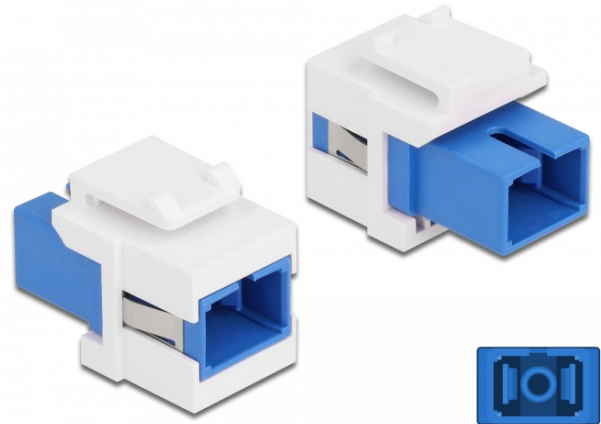

Keystone Module SC Simplex female to SC Simplex female blue / white

Description

This module by Delock can be used to extend fiber optic cables. With its standardised dimensions it can be used for easy snap-in mounting in e.g. a Keystone patch panel, face plate or surface-mount box.

Specification

- Connectors:
 - 1 x SC Simplex female >
 - 1 x SC Simplex female
- Colour: blue
- For single-mode fiber
- Insertion loss • With dust cover
- For Keystone ports with 19.2 x 14.9 mm
- Housing colour: white
- Dimensions (LxWxH): ca. 27.4 x 16.5 x 21.9 mm

System requirements

- A free SC plug

Package content

- Keystone module

Item no. 86714

EAN: 4043619867141

Country of origin: China

Package: Zip poly bag

Images

General	
Mounting type:	Keystone module
Interface	
Connector 1:	1 x SC Simplex female
Connector 2:	1 x SC Simplex female
Physical characteristics	
Housing colour:	white
Length:	27.4 mm
Width:	16.5 mm
Height:	21.9 mm
Colour:	blue