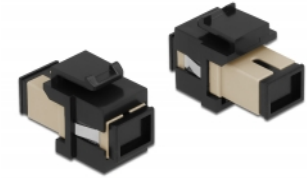

Delock Keystone Module SC Simplex female to SC Simplex female beige / black

Description

This module by Delock can be used to extend fiber optic cables. With its standardised dimensions it can be used for easy snap-in mounting in e.g. a Keystone patch panel, face plate or surface-mount box.

Item no. 86715

EAN: 4043619867158

Country of origin: China

Package: Zip poly bag

Technical details

- Connectors:
 - 1 x SC Simplex female >
 - 1 x SC Simplex female
- Colour: beige
- For multi-mode fiber
- Insertion loss < 0.3 dB
- With dust cover
- For Keystone ports with 19.2 x 14.9 mm
- Housing colour: black
- Dimensions (LxWxH): ca. 27.4 x 16.5 x 21.9 mm

System requirements

- A free SC plug

Package content

- Keystone module

Images

General

Mounting type:	Keystone module
----------------	-----------------

Interface

Connector 1:	1 x SC Simplex female
Connector 2:	1 x SC Simplex female

Physical characteristics

Housing colour:	black
Length:	27.4 mm
Width:	16.5 mm
Height:	21.9 mm
Colour:	beige