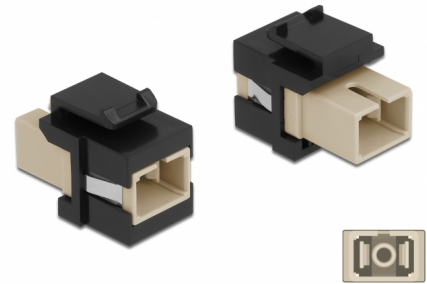

# Delock Keystone Module SC Simplex female to SC Simplex female beige / black

## Description

This module by Delock can be used to extend fiber optic cables. With its standardised dimensions it can be used for easy snap-in mounting in e.g. a Keystone patch panel, face plate or surface-mount box.

## Specification

- Connectors:
  - 1 x SC Simplex female >
  - 1 x SC Simplex female
- Colour: beige
- For multi-mode fiber
- Insertion loss < 0.3 dB
- With dust cover
- For Keystone ports with 19.2 x 14.9 mm
- Housing colour: black
- Dimensions (LxWxH): ca. 27.4 x 16.5 x 21.9 mm

## Physical characteristics

Housing colour:	black
Length:	27.4 mm
Width:	16.5 mm
Height:	21.9 mm
Colour:	beige