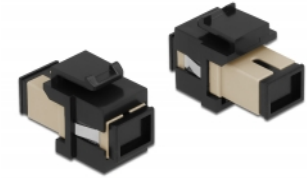

- Keystone module

Images