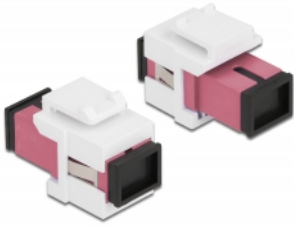

- Keystone module

Images