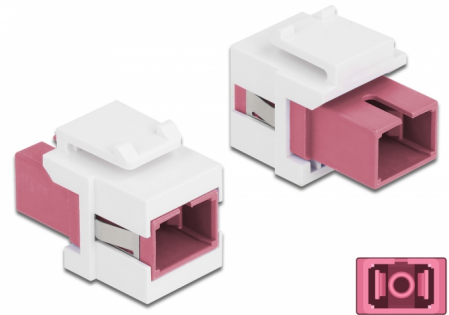

# Delock Keystone Module SC Simplex female to SC Simplex female violet / white

## Description

This module by Delock can be used to extend fiber optic cables. With its standardised dimensions it can be used for easy snap-in mounting in e.g. a Keystone patch panel, face plate or surface-mount box.

## Technical details

- Connectors:
  - 1 x SC Simplex female >
  - 1 x SC Simplex female
- Colour: violet
- For multi-mode fiber
- Insertion loss < 0.3 dB
- With dust cover
- For Keystone ports with 19.2 x 14.9 mm
- Housing colour: white
- Dimensions (LxWxH): ca. 27.4 x 16.5 x 21.9 mm

## Physical characteristics

Housing colour:	white
Length:	27.4 mm
Width:	16.5 mm
Height:	21.9 mm
Colour:	violet