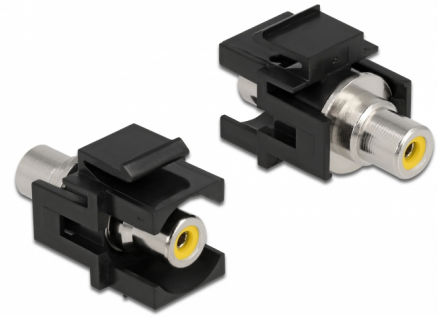

# Delock Keystone Module RCA female > RCA female yellow / black

## Description

This module by Delock can be used to extend e.g. a stereo cable. With its standardised dimensions it can be used for easy snap-in mounting in e.g. a Keystone patchpanel, face plate or surface-mount box.

## Technical details

- Connectors:
  - 1 x RCA female >
  - 1 x RCA female
- Marking: yellow
- Flush mount to the front panel
- For Keystone ports with 19.2 x 14.9 mm
- Housing colour: black
- Dimensions (LxWxH): ca. 33.2 x 18.0 x 22.3 mm

### Physical characteristics

Housing colour:	black
Length:	33.2 mm
Width:	18.0 mm
Height:	22.3 mm
Colour:	yellow