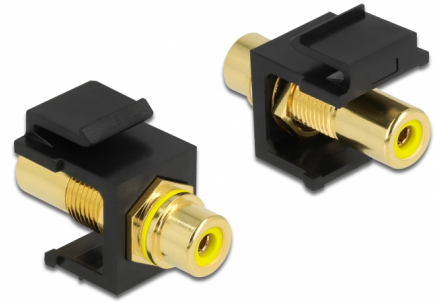

Delock Keystone Module RCA female > RCA female gold plated yellow / black

Description

This module by Delock can be used to extend e.g. a stereo cable. With its standardised dimensions it can be used for easy snap-in mounting in e.g. a Keystone patchpanel, face plate or surface-mount box.

Item no. 86743

EAN: 4043619867431

Country of origin: Taiwan,
Republic of China

Package: Zip poly bag

Technical details

- Connectors:
 - 1 x RCA female >
 - 1 x RCA female
- Marking: yellow
- Connector finishing: brass gold plated
- Length in front of the panel: ca. 9.5 mm
- For Keystone ports with 19.2 x 14.9 mm
- Housing colour: black
- Dimensions (LxWxH): ca. 33.2 x 16.3 x 22.3 mm

Package content

- Keystone module

General

Mounting type:	Keystone module
----------------	-----------------

Interface

External:	1 x RCA female
Internal:	1 x RCA female

Physical characteristics

Housing colour:	black
Length:	33.2 mm
Width:	16.3 mm
Height:	22.3 mm
Colour:	yellow