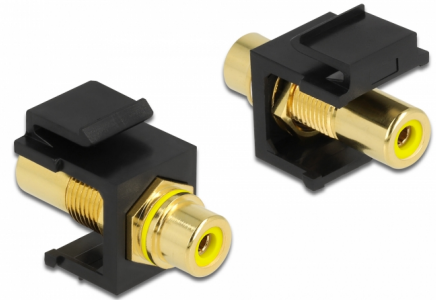

Delock Keystone Module RCA female > RCA female gold plated yellow / black

Description

This module by Delock can be used to extend e.g. a stereo cable. With its standardised dimensions it can be used for easy snap-in mounting in e.g. a Keystone patchpanel, face plate or surface-mount box.

Item no. 86743

EAN: 4043619867431

Country of origin: Taiwan,
Republic of China

Package: Zip poly bag

Specification

- Connectors:
 - 1 x RCA female >
 - 1 x RCA female
- Marking: yellow
- Connector finishing: brass gold plated
- Length in front of the panel: ca. 9.5 mm
- For Keystone ports with 19.2 x 14.9 mm
- Housing colour: black
- Dimensions (LxWxH): ca. 33.2 x 16.3 x 22.3 mm

Package content

- Keystone module

General

Mounting type:	Keystone module
----------------	-----------------

Interface

External:	1 x RCA female
Internal:	1 x RCA female

Physical characteristics

Housing colour:	black
Length:	33.2 mm
Width:	16.3 mm
Height:	22.3 mm
Colour:	yellow