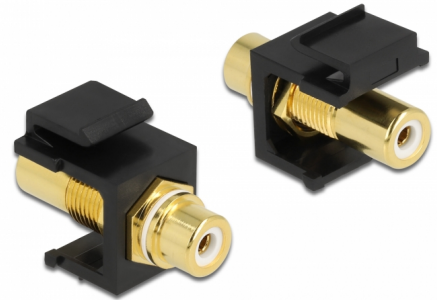

Delock Keystone Module RCA female > RCA female gold plated white / black

Description

This module by Delock can be used to extend e.g. a stereo cable. With its standardised dimensions it can be used for easy snap-in mounting in e.g. a Keystone patchpanel, face plate or surface-mount box.

Item no. 86746

EAN: 4043619867462

Country of origin: Taiwan,
Republic of China

Package: Zip poly bag

Specification

- Connectors:
 - 1 x RCA female >
 - 1 x RCA female
- Marking: white
- Connector finishing: brass gold plated
- Length in front of the panel: ca. 9.5 mm
- For Keystone ports with 19.2 x 14.9 mm
- Housing colour: black
- Dimensions (LxWxH): ca. 33.2 x 16.3 x 22.3 mm

Package content

- Keystone module

General

Mounting type:	Keystone module
----------------	-----------------

Interface

External:	1 x RCA female
Internal:	1 x RCA female

Physical characteristics

Housing colour:	black
Length:	33.2 mm
Width:	16.3 mm
Height:	22.3 mm
Colour:	white