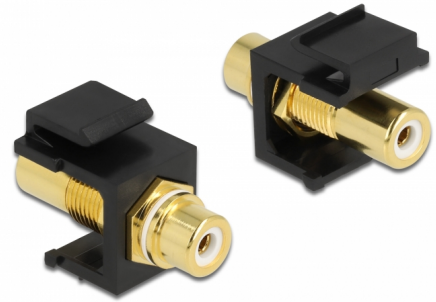

# Delock Keystone Module RCA female > RCA female gold plated white / black

## Description

This module by Delock can be used to extend e.g. a stereo cable. With its standardised dimensions it can be used for easy snap-in mounting in e.g. a Keystone patchpanel, face plate or surface-mount box.

## Technical details

- Connectors:
  - 1 x RCA female >
  - 1 x RCA female
- Marking: white
- Connector finishing: brass gold plated
- Length in front of the panel: ca. 9.5 mm
- For Keystone ports with 19.2 x 14.9 mm
- Housing colour: black
- Dimensions (LxWxH): ca. 33.2 x 16.3 x 22.3 mm

### Physical characteristics

Housing colour:	black
Length:	33.2 mm
Width:	16.3 mm
Height:	22.3 mm
Colour:	white