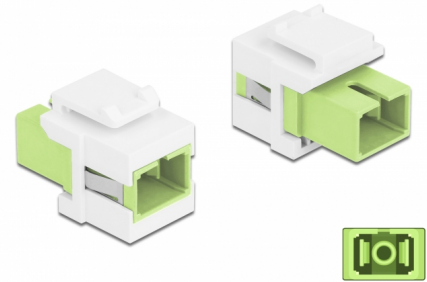

# Delock Keystone Module SC Simplex female to SC Simplex female limegreen / white

## Description

This module by Delock can be used to extend fiber optic cables. With its standardised dimensions it can be used for easy snap-in mounting in e.g. a Keystone patch panel, face plate or surface-mount box.

## Technical details

- Connectors:
  - 1 x SC Simplex female >
  - 1 x SC Simplex female
- Colour: limegreen
- For multi-mode fiber
- Insertion loss < 0.3 dB
- With dust cover
- For Keystone ports with 19.2 x 14.9 mm
- Housing colour: white
- Dimensions (LxWxH): ca. 27.4 x 16.5 x 21.9 mm

### Physical characteristics

Housing colour:	white
Length:	27.4 mm
Width:	16.5 mm
Height:	21.9 mm
Colour:	lime green