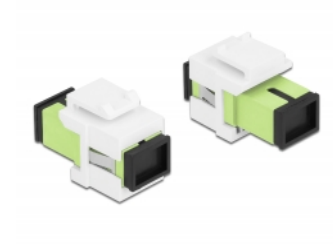

- Keystone module

Images