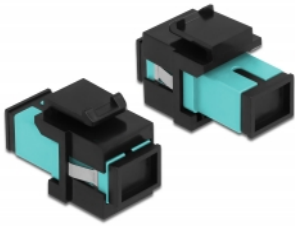

- Keystone module

Images