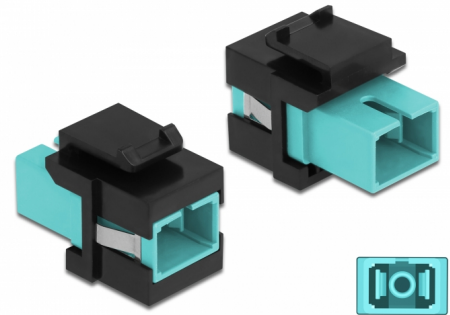

# Delock Keystone Module SC Simplex female to SC Simplex female aqua / black

## Description

This module by Delock can be used to extend fiber optic cables. With its standardised dimensions it can be used for easy snap-in mounting in e.g. a Keystone patch panel, face plate or surface-mount box.

## Technical details

- Connectors:
  - 1 x SC Simplex female >
  - 1 x SC Simplex female
- Colour: aqua
- For multi-mode fiber
- Insertion loss < 0.3 dB
- With dust cover
- For Keystone ports with 19.2 x 14.9 mm
- Housing colour: black
- Dimensions (LxWxH): ca. 27.4 x 16.5 x 21.9 mm

## Physical characteristics

Housing colour:	black
Length:	27.4 mm
Width:	16.5 mm
Height:	21.9 mm
Colour:	aqua