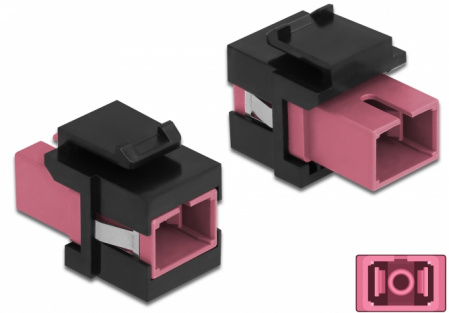

# Delock Keystone Module SC Simplex female to SC Simplex female violet / black

## Description

This module by Delock can be used to extend fiber optic cables. With its standardised dimensions it can be used for easy snap-in mounting in e.g. a Keystone patch panel, face plate or surface-mount box.

## Specification

- Connectors:
  - 1 x SC Simplex female >
  - 1 x SC Simplex female
- Colour: violet
- For multi-mode fiber
- Insertion loss < 0.3 dB
- With dust cover
- For Keystone ports with 19.2 x 14.9 mm
- Housing colour: black
- Dimensions (LxWxH): ca. 27.4 x 16.5 x 21.9 mm

### Physical characteristics

Housing colour:	black
Length:	27.4 mm
Width:	16.5 mm
Height:	21.9 mm
Colour:	violet