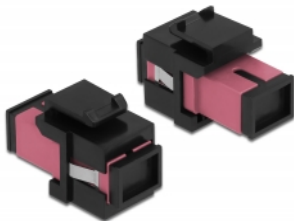

# Delock Keystone Module SC Simplex female to SC Simplex female violet / black

## Description

This module by Delock can be used to extend fiber optic cables. With its standardised dimensions it can be used for easy snap-in mounting in e.g. a Keystone patch panel, face plate or surface-mount box.

## Specification

- Connectors:
  - 1 x SC Simplex female >
  - 1 x SC Simplex female
- Colour: violet
- For multi-mode fiber
- Insertion loss • With dust cover
- For Keystone ports with 19.2 x 14.9 mm
- Housing colour: black
- Dimensions (LxWxH): ca. 27.4 x 16.5 x 21.9 mm

## Images

General	
Mounting type:	Keystone module
Interface	
Connector 1:	1 x SC Simplex female
Connector 2:	1 x SC Simplex female
Physical characteristics	
Housing colour:	black
Length:	27.4 mm
Width:	16.5 mm
Height:	21.9 mm
Colour:	violet