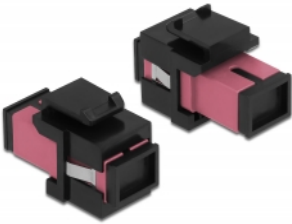

Delock Keystone Module SC Simplex female to SC Simplex female violet / black

Description

This module by Delock can be used to extend fiber optic cables. With its standardised dimensions it can be used for easy snap-in mounting in e.g. a Keystone patch panel, face plate or surface-mount box.

Item no. 86815

EAN: 4043619868155

Country of origin: China

Package: Zip poly bag

Technical details

- Connectors:
 - 1 x SC Simplex female >
 - 1 x SC Simplex female
- Colour: violet
- For multi-mode fiber
- Insertion loss < 0.3 dB
- With dust cover
- For Keystone ports with 19.2 x 14.9 mm
- Housing colour: black
- Dimensions (LxWxH): ca. 27.4 x 16.5 x 21.9 mm

System requirements

- A free SC plug

Package content

- Keystone module

Images

General

Mounting type:	Keystone module
----------------	-----------------

Interface

Connector 1:	1 x SC Simplex female
Connector 2:	1 x SC Simplex female

Physical characteristics

Housing colour:	black
Length:	27.4 mm
Width:	16.5 mm
Height:	21.9 mm
Colour:	violet