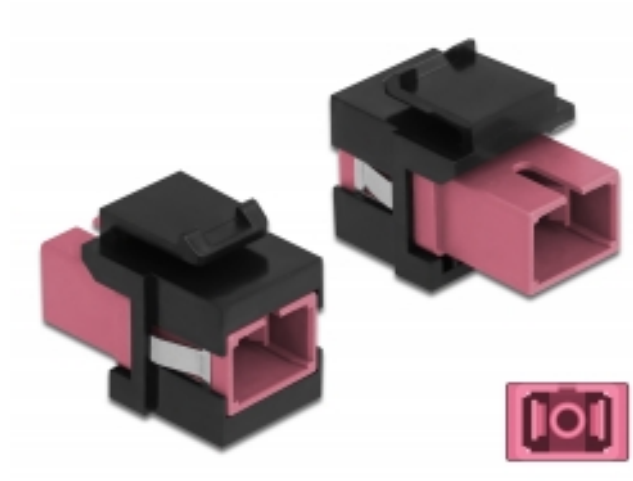

# Delock Keystone Module SC Simplex female to SC Simplex female violet / black

## Description

This module by Delock can be used to extend fiber optic cables. With its standardised dimensions it can be used for easy snap-in mounting in e.g. a Keystone patch panel, face plate or surface-mount box.

## Specification

- Connectors:
  - 1 x SC Simplex female >
  - 1 x SC Simplex female
- Colour: violet
- For multi-mode fiber
- Insertion loss • With dust cover
- For Keystone ports with 19.2 x 14.9 mm
- Housing colour: black
- Dimensions (LxWxH): ca. 27.4 x 16.5 x 21.9 mm

## Images

General	
Mounting type:	Keystone module
Interface	
Connector 1:	1 x SC Simplex female
Connector 2:	1 x SC Simplex female
Physical characteristics	
Housing colour:	black
Length:	27.4 mm
Width:	16.5 mm
Height:	21.9 mm
Colour:	violet