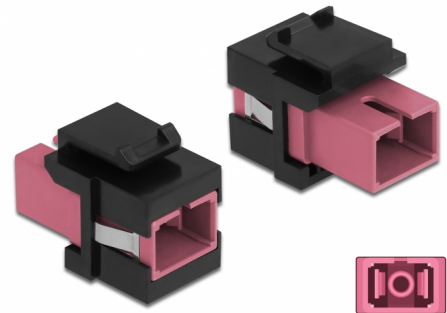

Delock Keystone Module SC Simplex female to SC Simplex female violet / black

Description

This module by Delock can be used to extend fiber optic cables. With its standardised dimensions it can be used for easy snap-in mounting in e.g. a Keystone patch panel, face plate or surface-mount box.

Item no. 86815

EAN: 4043619868155

Country of origin: China

Package: Zip poly bag

Technical details

- Connectors:
 - 1 x SC Simplex female >
 - 1 x SC Simplex female
- Colour: violet
- For multi-mode fiber
- Insertion loss < 0.3 dB
- With dust cover
- For Keystone ports with 19.2 x 14.9 mm
- Housing colour: black
- Dimensions (LxWxH): ca. 27.4 x 16.5 x 21.9 mm

System requirements

- A free SC plug

Package content

- Keystone module

Images

General

Mounting type:	Keystone module
----------------	-----------------

Interface

Connector 1:	1 x SC Simplex female
Connector 2:	1 x SC Simplex female

Physical characteristics

Housing colour:	black
Length:	27.4 mm
Width:	16.5 mm
Height:	21.9 mm
Colour:	violet