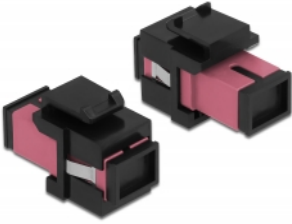

- Keystone module

Images