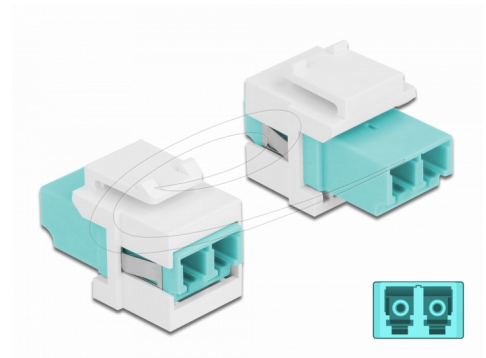

# Delock Keystone Module LC Duplex female to LC Duplex female aqua / white

## Description

This module by Delock can be used to extend fiber optic cables. With its standardised dimensions it can be used for easy snap-in mounting in e.g. a Keystone patch panel, face plate or surface-mount box.

## Technical details

- Connectors:
  - 1 x LC Duplex female >
  - 1 x LC Duplex female
- Colour: aqua
- For multi-mode fiber
- ~~Discontinued~~
- For Keystone ports with 19.2 x 14.9 mm
- Housing colour: white
- Dimensions (LxWxH): ca. 29.2 x 16.5 x 21.9 mm