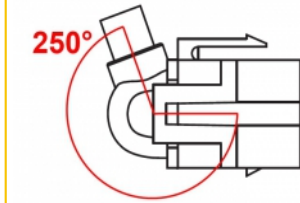

Delock Keystone Module HDMI female 250° > HDMI female with cable black

Description

This module by Delock can be used to extend e.g. a HDMI cable. With its standardised dimensions it can be used for easy snap-in mounting in e.g. a Keystone patch panel, face plate or surface-mount box. The short, angled cable has a small mounting depth and allows a space-saving installation in hard to reach places in equipment or in cable ducts.

30 cm

Item no. 86854

EAN: 4043619868544

Country of origin: China

Package: Zip poly bag

Technical details

- Connectors:
 - 1 x HDMI-A female >
 - 1 x HDMI-A female
- Resolution up to 3840 x 2160 @ 30 Hz (depending on the system and the connected hardware)
- Contacts gold-plated
- For Keystone ports with 19.2 x 14.9 mm
- Colour: black
- Length incl. connectors: ca. 30 cm

System requirements

- A free HDMI-A male port

Package content

- Keystone module with cable

Images

General

Mounting type:	Keystone module
----------------	-----------------

Interface

External:	1 x HDMI female
Internal:	1 x HDMI female

Physical characteristics

Housing colour:	black
Cable length incl. connector:	30 cm