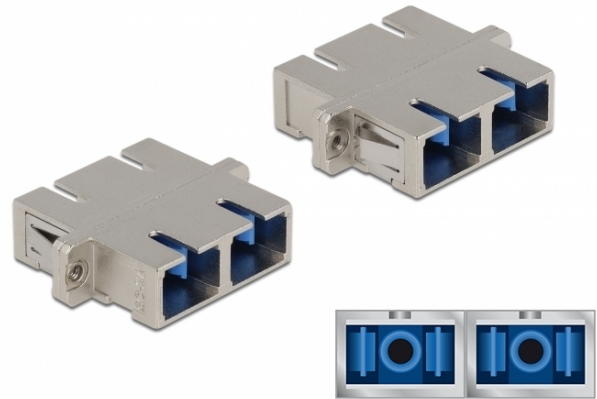

Delock Optical Fiber Coupler SC Duplex female to SC Duplex female Single-mode metal

Description

With this SC Duplex coupling by Delock, optical fiber male connectors can be easily connected to each other. The coupling enables a direct connection to the optical fiber cable and is suitable for simple mounting in optical fiber connection boxes, cabinets and patch panels.

Protection by dust cover

The coupling is equipped with an appropriate cap to protect the sleeve from dust and to keep it clean.

Specification

- Connectors:
 - 1 x SC Duplex female >
 - 1 x SC Duplex female
- For single-mode fiber
- Ceramic sleeve
- With dust cover
- Mounting via metal holder or screws
- 2 x mounting holes
- Mounting hole diameter: 2.4 mm
- Pitch of screw hole: ca. 30.7 mm
- Panel cut-out (WxH): ca. 26.6 x 9.5 mm
- Operating temperature: -20 °C ~ 70 °C
- Material: metal
- Dimensions (LxWxH): ca. 34.7 x 25.6 x 9.3 mm

System requirements

- A free SC Duplex male port

Package content

- SC Duplex coupler

Item no. 86873

EAN: 4043619868735

Country of origin: China

Package: Zip poly bag

Images

Interface	
Connector 1:	1 x SC Duplex female
Connector 2:	1 x SC Duplex female
Technical characteristics	
Operating temperature:	-20 °C ~ 70 °C
Physical characteristics	
Material:	metal
Length:	34.7 mm
Width:	25.6 mm
Height:	9.3 mm