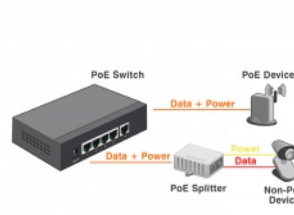

Delock 10/100 Ethernet Switch PoE+ 4+1 Port

Description

This Fast Ethernet Switch by Delock can be used to connect different network components. The four RJ45 ports support Power over Ethernet according to IEEE 802.3af / 802.3at, so you can supply power to PoE-enabled devices, such as an IP camera or a PoE splitter via the network cable. In addition, a fifth RJ45 uplink port is available without PoE function.

Item no. 87682

EAN: 4043619876822

Country of origin: Taiwan,
Republic of China

Package: White Box

Technical details

- Connector:
 - 4 x RJ45 jack for 10/100 Mb/s Ethernet (PoE+)
 - 1 x RJ45 jack for 10/100 Mb/s Ethernet (Uplink)
 - 1 x DC jack 5.5 x 2.1 mm (power)
- Data transfer rate up to 100 Mb/s
- LEDs for status monitoring: Power, Link / Activity, PoE
- Supports IEEE 802.3 10Base-T and 802.3u 100Base-TX
- Supports IEEE 802.3at (PoE+) and 802.3af (PoE)
- Spare-Pairs power transmission (Mode B, pairs 4/5 and 7/8)
- Power supply: max. 30 W per PoE Port, max. 60 W total
- Power consumption: max. 72 W
- Metal housing
- Fanless
- Dimensions (LxWxH): ca. 141 x 94 x 26 mm

Power supply specification

- Power supply with IEC connector

- Input: AC 100 ~ 240 V / 50 ~ 60 Hz / 2.0 A
- Output: DC 52 V / 1.38 A
- Ground outside, plus inside
- Dimensions:
 - inside: ø ca. 2.1 mm
 - outside: ø ca. 5.5 mm
 - length: ca. 9 mm

System requirements

- Device with one free RJ45 port

Package content

- PoE switch
- External power supply
- Power cord
- User manual

Images

Interface

Output:	4 x RJ45 female (PoE)
Input:	1 x 5 V DC female 5,5 mm x 2,1 mm 1 x RJ45 jack