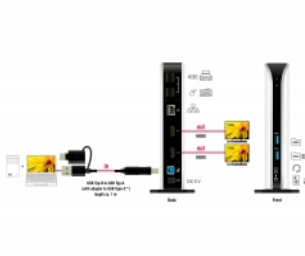

Delock USB Docking Station Dual HDMI Full-HD / USB 3.2 / LAN / Audio

Description

This docking station by Delock can be connected to a computer with a USB-C™ or USB Type-A port and provides a variety of interfaces. Two monitors can be operated simultaneously at the HDMI output ports. Four built-in USB 2.0 ports and two USB 3.2 Gen 1 ports allow the use of peripherals, and connections for microphone and speaker and Gigabit network complete the features.

Full-HD resolution

Full-HD (1080p) resolution is possible when using only one monitor and also when using both HDMI outputs at the same time.

Specification

- Connectors:
 - front side:
 - 1 x SuperSpeed USB (USB 3.2 Gen 1) Type-A female
 - 1 x SuperSpeed USB (USB 3.2 Gen 1) Type-A female - Battery Charging specification BC1.2
 - 1 x microphone 3.5 mm stereo jack
 - 1 x speaker 3.5 mm stereo jack
 - back side:
 - 1 x SuperSpeed USB (USB 3.2 Gen 1) Type-B female
 - 1 x DC 5 V power connector
 - 2 x HDMI-A female
 - 1 x Gigabit LAN 10/100/1000 Mbps RJ45 jack
 - 4 x USB 2.0 Type-A female
- Maximum resolution (depending on the system and the connected hardware):
 - Single display: up to 2560 x 1440 @ 50 Hz
 - Dual display: up to 2048 x 1152 @ 60 Hz
- Transmission of audio and video signals
- Functions: Mirrored or Extended (under Windows only one display can be mirrored, the second one is extended)
- Colour: black / white
- Dimensions without stand (LxWxH): ca. 190 x 78 x 38 mm

Power supply specification

- Wall power supply
- Input: AC 100 ~ 240 V / 50 ~ 60 Hz / 0.8 A
- Output: 5 V / 4 A
- Ground outside, plus inside
- Dimensions:
 - inside: ø ca. 1.7 mm
 - outside: ø ca. 4.75 mm
 - length: ca. 9.5 mm

Country of origin: China

Package: Retail Box

- USB docking station
- Cable USB Type-B male to USB Type-A male (with adapter to USB Type-C™ male), length ca. 1 m
- Power supply
- User manual

Images

General