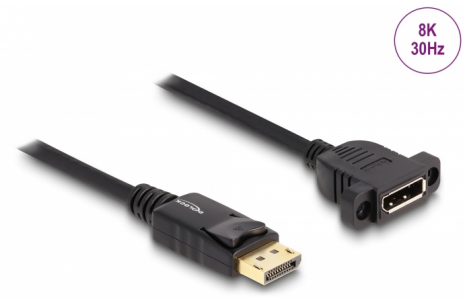

# Delock DisplayPort 1.4 Cable 8K 30 Hz male to female 1 m panel-mount black

## Description

This cable by Delock can be used to extend a DisplayPort connection and to connect various devices. The female port can be attached with two screws, e.g. to a cable duct or an enclosure with the corresponding opening. In this way, it is possible to install a DisplayPort connector in an easily accessible position.

## Technical details

- Connectors:
  - 1 x DisplayPort female
  - 1 x DisplayPort male
- Resolution up to 7680 x 4320 @ 30 Hz (depending on the system and the connected hardware)
- Supports HDCP 2.2 (High-Bandwidth Digital Content Protection)
- Supports HDR
- Transmission of audio and video signals
- Material: PC plastic
- Mounting hole: ca. 21.5 x 12.5 mm, screw hole pitch ca. 28 mm
- Cable gauge: 30 AWG
- Cable diameter: ca. 6 mm
- Colour: black
- Length incl. connectors: ca. 1 m

## Package content

- DisplayPort panel-mount cable
- 