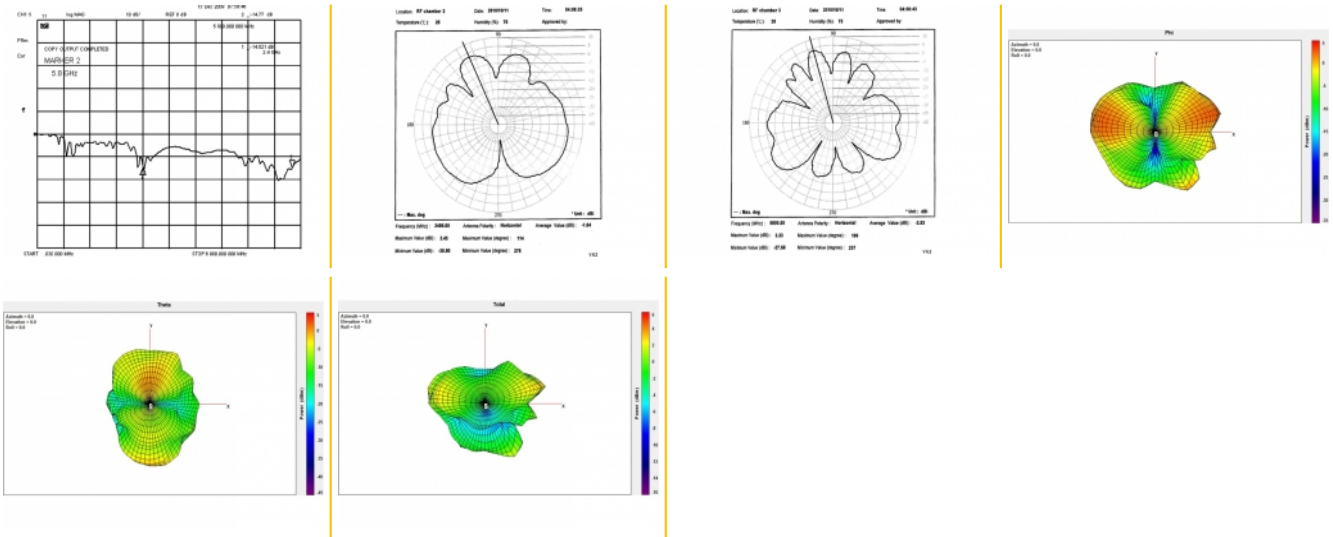

Images

Herstellerinformation

Strasse	Beeskowdamm 13/15
PLZ	14167
Ort	Berlin
Land	Deutschland
E-Mail	info@delock.de
Webseite	www.delock.de