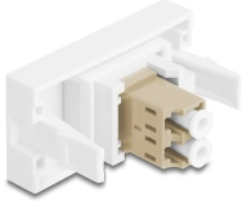

Easy 45 Module LC Duplex female to LC Duplex female white / beige

Description

This Easy 45 module by Delock is designed to provide a optical fiber port and can be attached to the Delock Easy 45 module system. The simple snap-in mechanism ensures that the module is firmly in place and can be easily removed if necessary.

Easy 45 connects

Easy 45 is a variable, modular system that allows components such as sockets, HDMI or USB connections to be added according to your needs. The Easy 45 modules are standardised and can be mounted in various module holder or cable ducts. Easy 45 builds the interface between electrical, network and system installation and many peripheral devices such as TV, monitors, printers, laptops and much more.

Item no. 90840

EAN: 4043619908400

Country of origin: China

Package: Zip poly bag

Technical details

- Connectors:
1 x LC Duplex female
1 x LC Duplex female
- For multi-mode fiber
- ~~Distances~~
- Suitable for module holder Delock Easy 45
- Module size: 22.5 x 45 mm
- Colour: white / beige

Package content

- Easy 45 module

Images

General

Style:	both sides identical
--------	----------------------

Interface

Connector 1:	1 x LC Duplex female
Connector 2:	1 x LC Duplex female

Physical characteristics