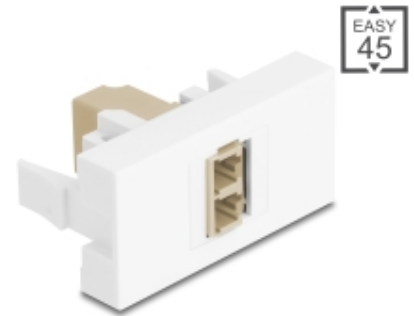

Easy 45 Module LC Duplex female to LC Duplex female white / beige

Description

This Easy 45 module by Delock is designed to provide a optical fiber port and can be attached to the Delock Easy 45 module system. The simple snap-in mechanism ensures that the module is firmly in place and can be easily removed if necessary.

Easy 45 connects

Easy 45 is a variable, modular system that allows components such as sockets, HDMI or USB connections to be added according to your needs. The Easy 45 modules are standardised and can be mounted in various module holder or cable ducts. Easy 45 builds the interface between electrical, network and system installation and many peripheral devices such as TV, monitors, printers, laptops and much more.

Item no. 90840

EAN: 4043619908400

Country of origin: China

Package: Zip poly bag

Technical details

- Connectors:
1 x LC Duplex female
1 x LC Duplex female
- For multi-mode fiber
- ~~Distances~~
- Suitable for module holder Delock Easy 45
- Module size: 22.5 x 45 mm
- Colour: white / beige

Package content

- Easy 45 module

Images

General

Style:	both sides identical
--------	----------------------

Interface

Connector 1:	1 x LC Duplex female
Connector 2:	1 x LC Duplex female

Physical characteristics