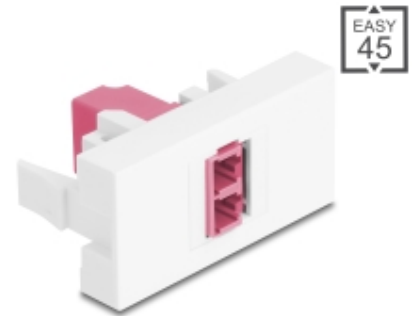

Easy 45 Module LC Duplex female to LC Duplex female white / violet

Description

This Easy 45 module by Delock is designed to provide a optical fiber port and can be attached to the Delock Easy 45 module system. The simple snap-in mechanism ensures that the module is firmly in place and can be easily removed if necessary.

Easy 45 connects

Easy 45 is a variable, modular system that allows components such as sockets, HDMI or USB connections to be added according to your needs. The Easy 45 modules are standardised and can be mounted in various module holder or cable ducts. Easy 45 builds the interface between electrical, network and system installation and many peripheral devices such as TV, monitors, printers, laptops and much more.

Item no. 90846

EAN: 4043619908462

Country of origin: China

Package: Zip poly bag

Technical details

- Connectors:
1 x LC Duplex female
1 x LC Duplex female
- For multi-mode fiber
- ~~Distances~~
- Suitable for module holder Delock Easy 45
- Module size: 22.5 x 45 mm
- Colour: white / violet

Package content

- Easy 45 module

Images

General

Style:	both sides identical
--------	----------------------

Interface

Connector 1:	1 x LC Duplex female
Connector 2:	1 x LC Duplex female

Physical characteristics