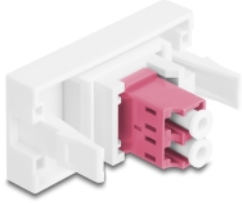

Easy 45 Module LC Duplex female to LC Duplex female white / violet

Description

This Easy 45 module by Delock is designed to provide a optical fiber port and can be attached to the Delock Easy 45 module system. The simple snap-in mechanism ensures that the module is firmly in place and can be easily removed if necessary.

Easy 45 connects

Easy 45 is a variable, modular system that allows components such as sockets, HDMI or USB connections to be added according to your needs. The Easy 45 modules are standardised and can be mounted in various module holder or cable ducts. Easy 45 builds the interface between electrical, network and system installation and many peripheral devices such as TV, monitors, printers, laptops and much more.

Item no. 90846

EAN: 4043619908462

Country of origin: China

Package: Zip poly bag

Technical details

- Connectors:
1 x LC Duplex female
1 x LC Duplex female
- For multi-mode fiber
- ~~Distances~~
- Suitable for module holder Delock Easy 45
- Module size: 22.5 x 45 mm
- Colour: white / violet

Package content

- Easy 45 module

Images

General

Style:	both sides identical
--------	----------------------

Interface

Connector 1:	1 x LC Duplex female
Connector 2:	1 x LC Duplex female

Physical characteristics